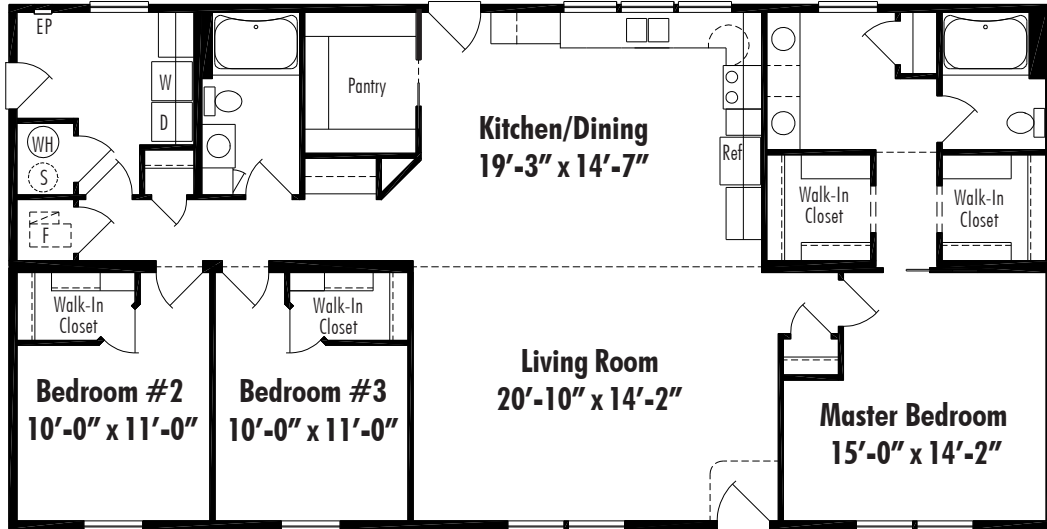

# Henderson E

**Henderson E** Crawl Space 30'x60', 1806 Sq. Ft. Living Area

Floor plan dimensions are approximate. Artist's floorplans, elevation renderings and photographs are for illustration purposes only and may include optional features. Garages, porches and other attachments are not included unless specified in the written contract. All construction details and specifications must be written in the contract. No oral conditions.